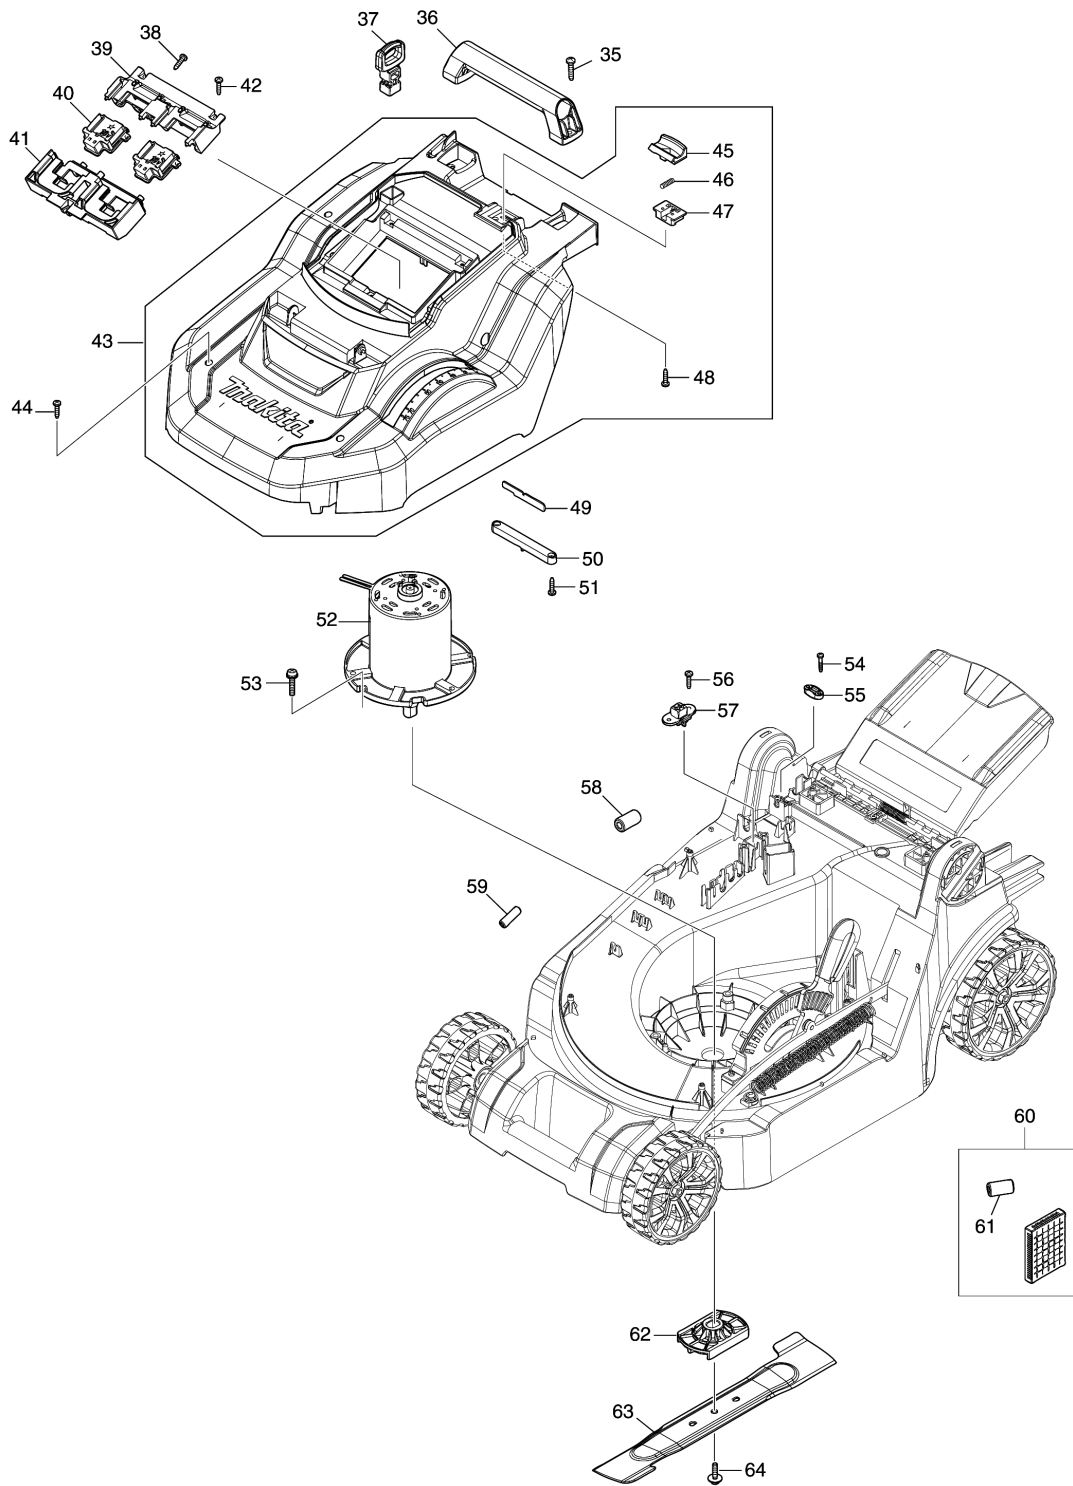

Model No.DLM382 380MM CORDLESS LAWN MOWER