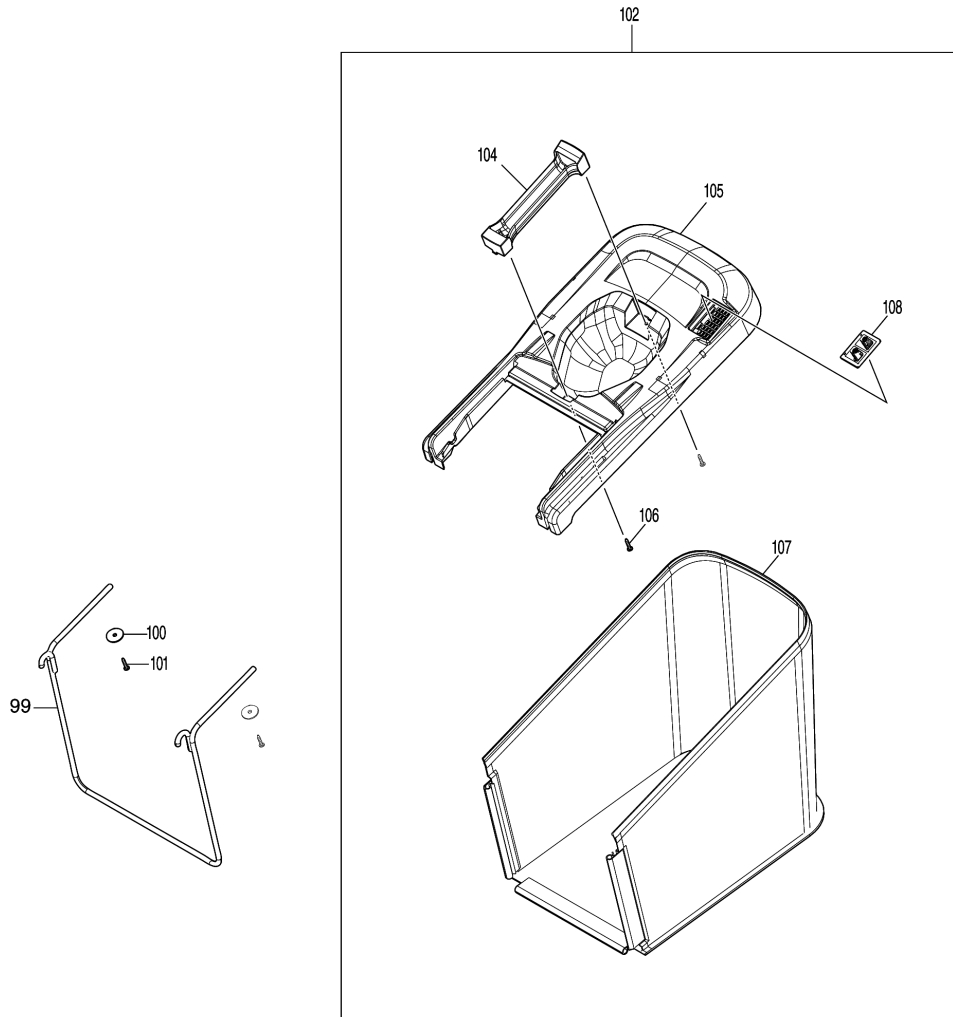

Model No.DLM382 380MM CORDLESS LAWN MOWER