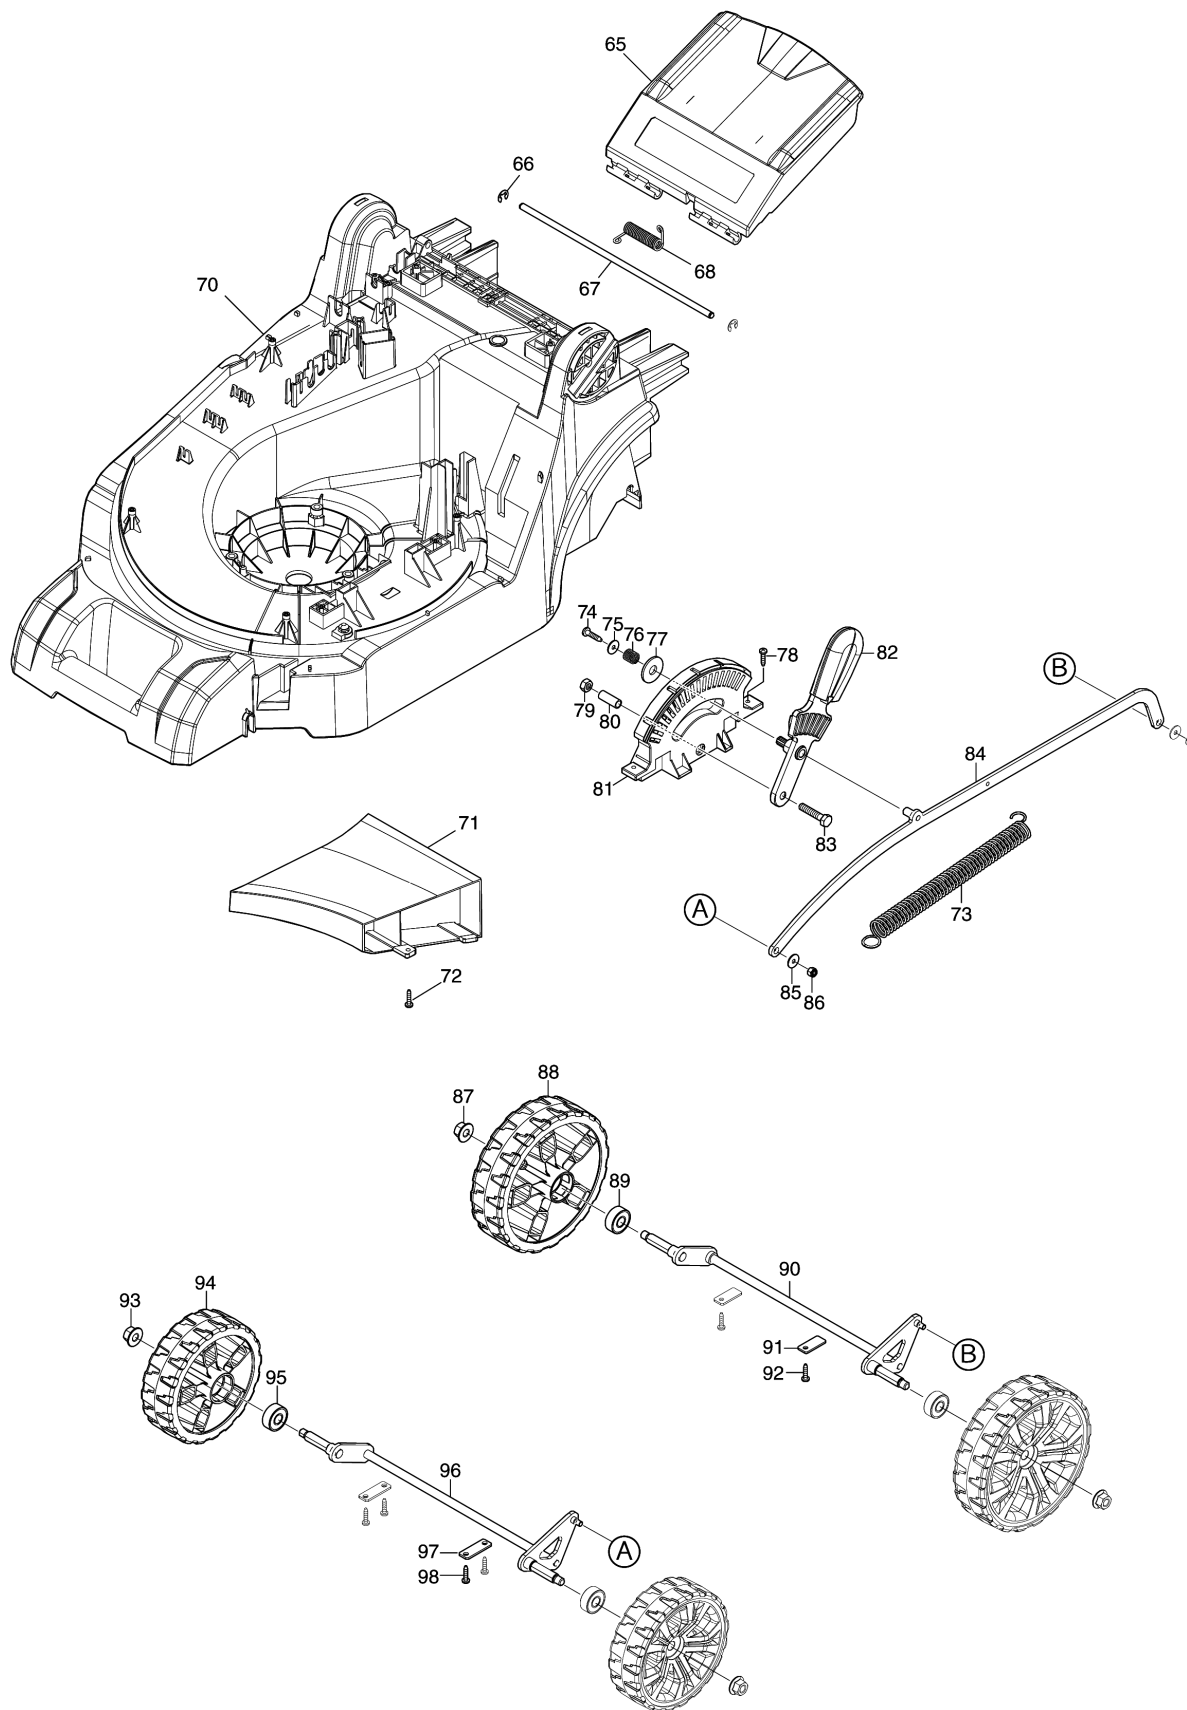

Model No.DLM382 380MM CORDLESS LAWN MOWER